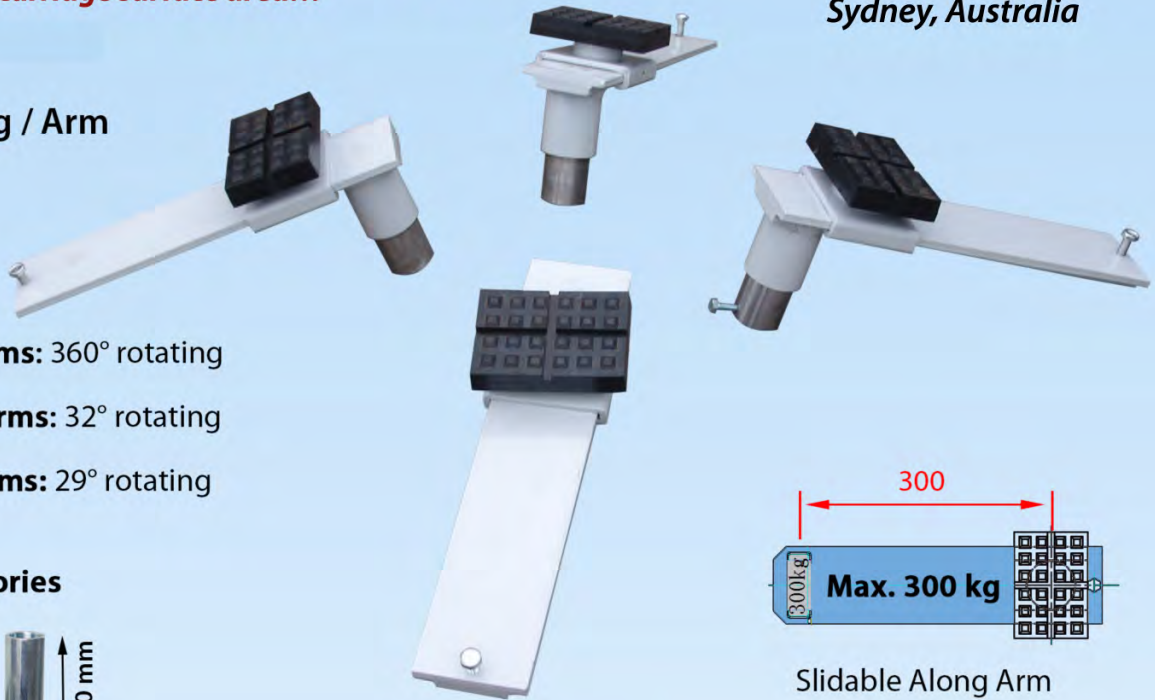

Capacity 300 kg / Arm

Key Features

- **Four Swivel Arms:** 360° rotating
- **Front Lifting Arms:** 32° rotating
- **Back Lifting Arms:** 29° rotating

Optional Accessories

Slidable Along Arm

1500kg Load Test

Farthest center of gravity line