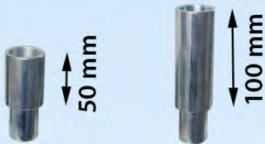

Capacity 300 kg / Arm

Key Features

- **Four Swivel Arms:** 360° rotating
- **Front Lifting Arms:** 32° rotating
- **Back Lifting Arms:** 29° rotating

Optional Accessories

Slidable Along Arm

1500kg Load Test