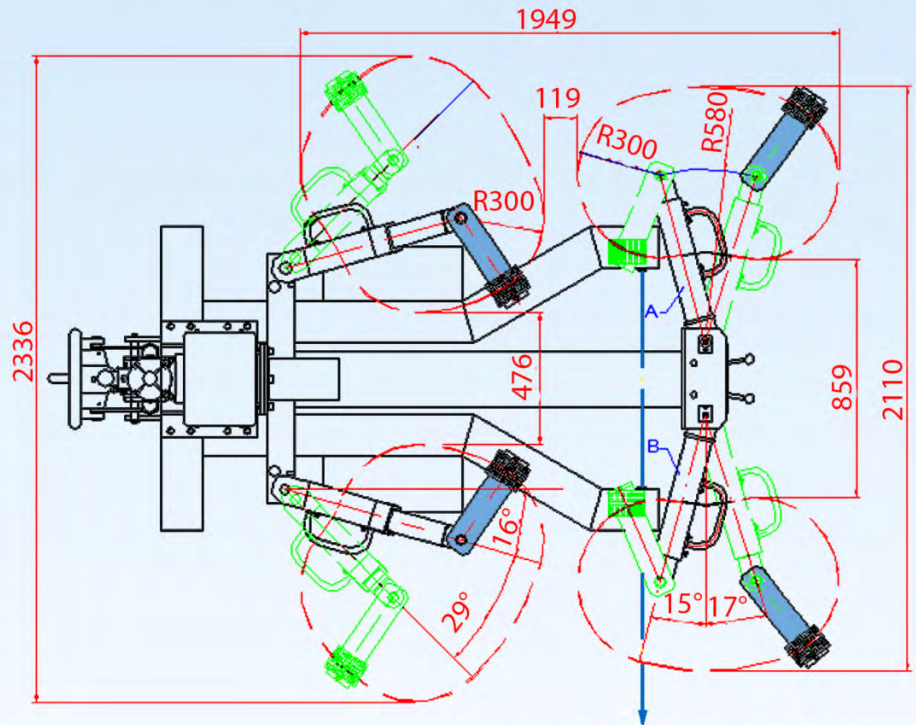

Capacity 300 kg / Arm

Key Features

- **Four Swivel Arms:** 360° rotating
- **Front Lifting Arms:** 32° rotating
- **Back Lifting Arms:** 29° rotating

Optional Accessories

Slidable Along Arm

1500kg Load Test

Farthest center of gravity line