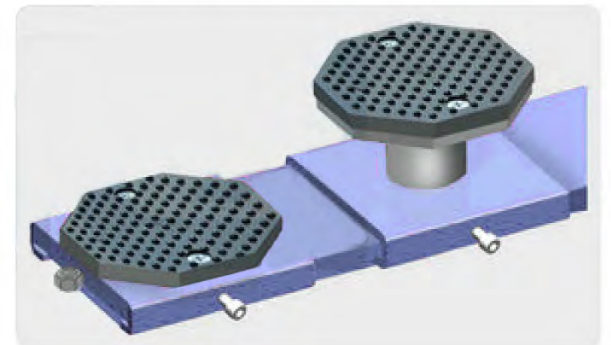

Lift King 'Value' Portable Mid-Rise Scissor Lift

Perfect for body shops, home workshops and wheel service specialists.

It raises the car or truck up to a comfortable working height. Its platform design allows access to more areas of the underside of the vehicle than many other models on the Australian market...

2800 kgs Capacity

Exclusive quick-connect/disconnect coupler for motor trolley...

VEHICLE LIFTS

Features

- 2800 kg lifting capacity.
- Portable trolley supports power unit and serves as tow handle to easily move lift.
- Dual hydraulic cylinders for Max. strength and stability.
- Safety lock bar with multiple lock positions.
- Truck adapters included.
- Restrained arms meet CE standard strictly.

Specification

Lifting Capacity	2800 kg
Lifting Height	1330 mm
Min. Height	110 mm
Lifting Speed	30 s

* Colours may differ on Australian version. Please check with us...

www.herohoists.com.au