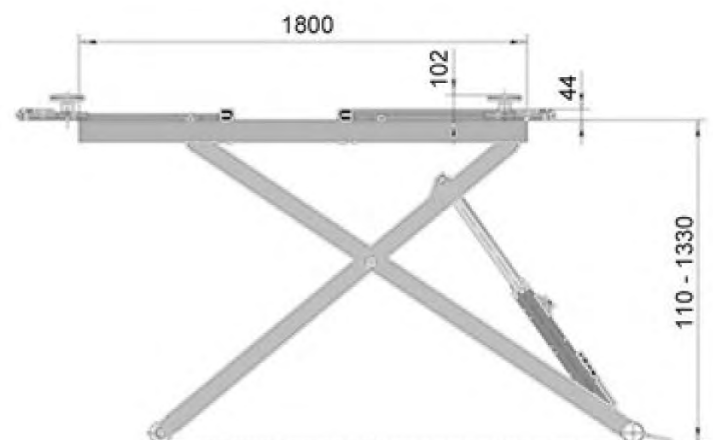

2800 kgs Capacity

Exclusive quick-connect/disconnect coupler for motor trolley...

VEHICLE LIFTS

Features

- 2800 kg lifting capacity.
- Portable trolley supports power unit and serves as tow handle to easily move lift.
- Dual hydraulic cylinders for Max. strength and stability.
- Safety lock bar with multiple lock positions.
- Truck adapters included.
- Restrained arms meet CE standard strictly.

Specification

Lifting Capacity	2800 kg
Lifting Height	1330 mm
Min. Height	110 mm
Lifting Speed	30 s

* Colours may differ on Australian version. Please check with us...

www.herohoists.com.au