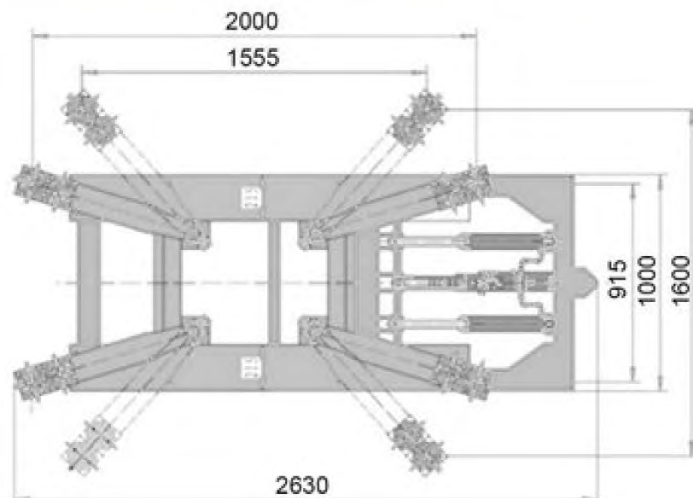

2800 kgs Capacity

Exclusive quick-connect/disconnect coupler for motor trolley...

VEHICLE LIFTS

Features

- 2800 kg lifting capacity.
- Portable trolley supports power unit and serves as tow handle to easily move lift.
- Dual hydraulic cylinders for Max. strength and stability.
- Safety lock bar with multiple lock positions.
- Truck adapters included.
- Restrained arms meet CE standard strictly.

Specification

Lifting Capacity	2800 kg
Lifting Height	1330 mm
Min. Height	110 mm
Lifting Speed	30 s

* Colours may differ on Australian version. Please check with us...

www.herohoists.com.au