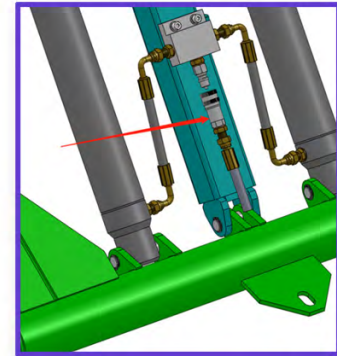

Lift King 'Value' Portable Mid-Rise Scissor Lift

Perfect for body shops, home workshops and wheel service specialists.

It raises the car or truck up to a comfortable working height. Its platform design allows access to more areas of the underside of the vehicle than many other models on the Australian market...

2800 kgs Capacity

Exclusive quick-connect/disconnect coupler for motor trolley...

VEHICLE LIFTS

Features

- 2800 kg lifting capacity.
- Portable trolley supports power unit and serves as tow handle to easily move lift.
- Dual hydraulic cylinders for Max. strength and stability.
- Safety lock bar with multiple lock positions.
- Truck adapters included.
- Restrained arms meet CE standard strictly.

Specification

Lifting Capacity	2800 kg
Lifting Height	1330 mm
Min. Height	110 mm
Lifting Speed	30 s

* Colours may differ on Australian version. Please check with us...

www.herohoists.com.au