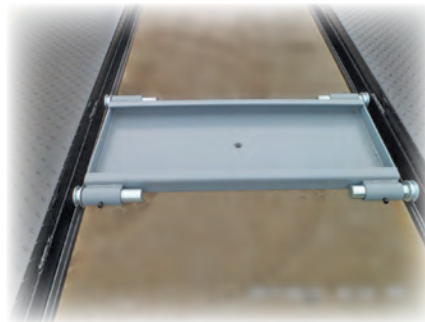

- Lightweight removable alu/composite Approach Ramps

- Exclusive 'Wrap-Around' Crossbar Design
 - Now supplied with secondary 'Slack-Cable' Safety Locks

- Sliding Cable Retainer Plate
 - Supplied with Castor Kit & Drip Trays
- Call us for current pricing & more info...*

1300 79 5438

- Rolling Jacking Tray

- Flexible Power-Pack Positioning

- High Quality
- Attention To Detail
- Built-In Safety with 'Flow-Control' Valve

Lift King 9XL

High Lift (2.082 Drive-Under)

- No Council Permits
- Flexible / Portable Set-Up
 - Domestic Power
 - DIY Install or ask us...
 - Jacking Beam Option

The Lift King 9XL is ideal for longer wheelbase vehicles, or for larger 4WD vehicles.

It's wider between the posts than our standard-sized models, and can park taller vehicles underneath the runways... Use it as a service, and/or storage hoist.