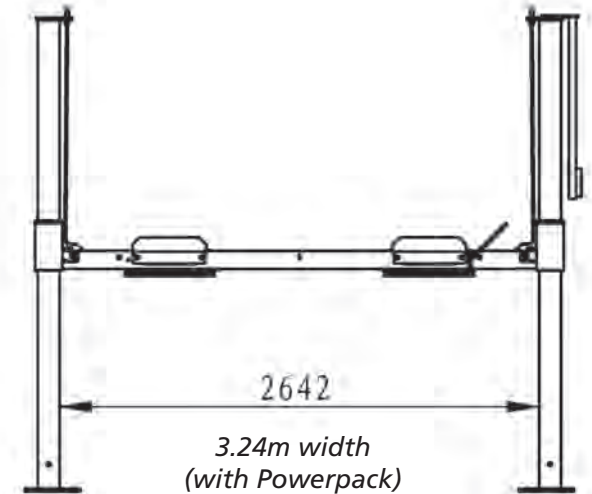

The Lift King 9XL is ideal for longer wheelbase vehicles, or for larger 4WD vehicles.

It's wider between the posts than our standard-sized models, and can park taller vehicles underneath the runways... Use it as a service, and/or storage hoist.