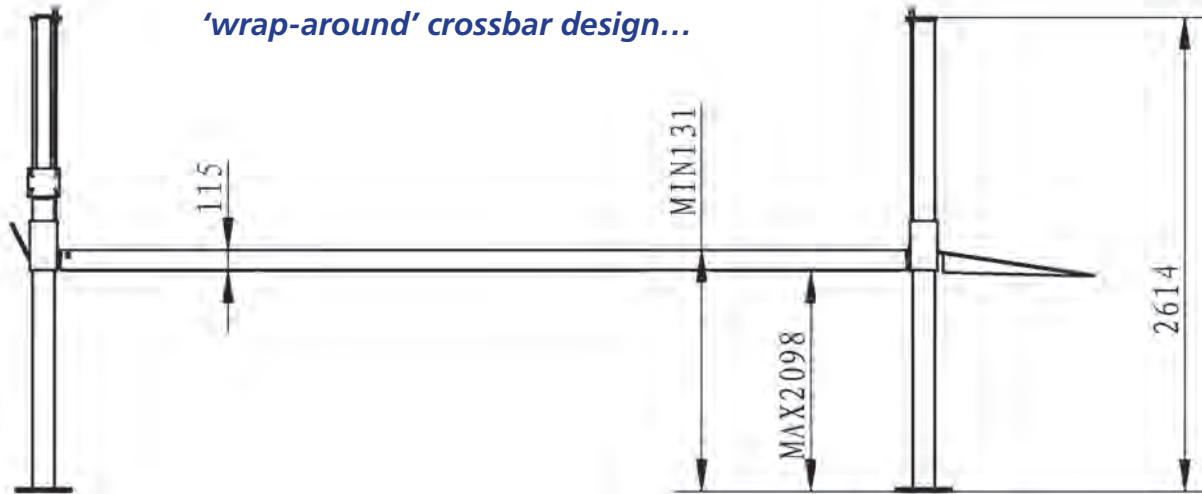

Lift King 9XL

Exclusive to Hero Hoists with the new
'wrap-around' crossbar design...