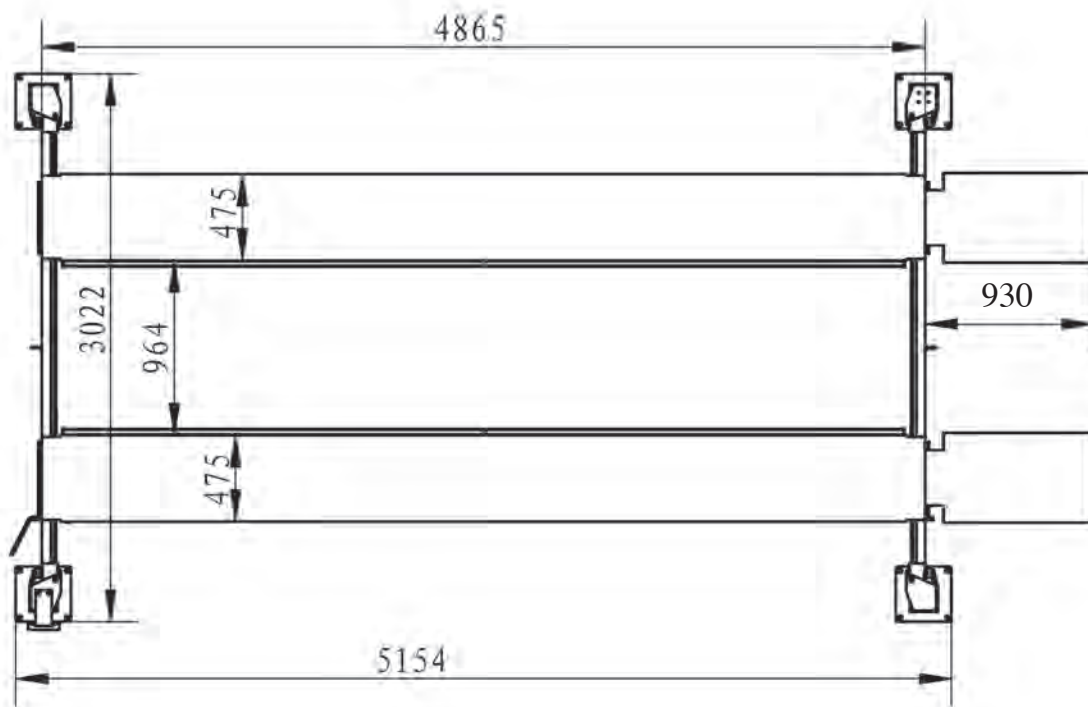

The Lift King 9XL is ideal for longer wheelbase vehicles, or for larger 4WD vehicles.

It's wider between the posts than our standard-sized models, and can park taller vehicles underneath the runways... Use it as a service, and/or storage hoist.