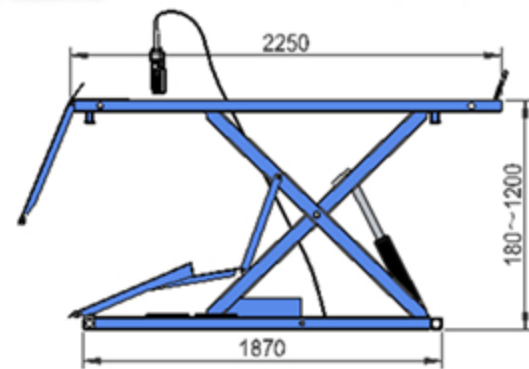

1000 kg UTV Service Lift

** Colour may differ from image - please call for latest update...*

Lift King 1000kgs UTV Workbench 240V/15amp Freestanding / Portable*

Features

- Full width retractable ramp system.
- Hand remote control.
- Magnetic lock release.
- Rear drop down service panel.
- Tie-down anchor eye bolts.
- Optional vise or chock available.

Specification

Lifting Capacity	1000 kg
Lifting Height	180 - 1200 mm
Width Overall	1650 mm
Length Overall	2550 mm
Net Weight	480 kg
Gross Weight	525 kg
Packing Size	2300 x 890 x 450 mm

** Portability Kit Is optional...*