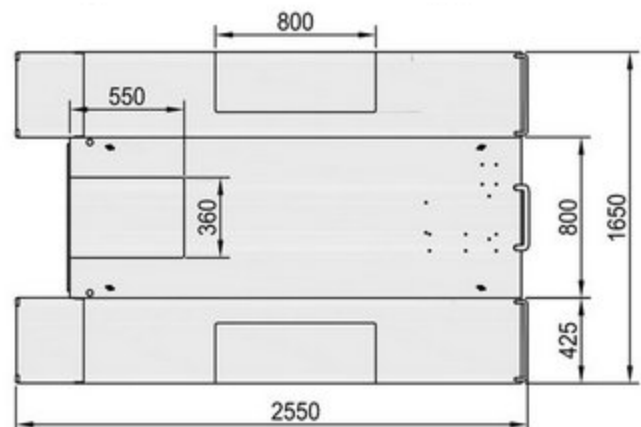

1000 kg UTV Service Lift

** Colour may differ from image - please call for latest update...*

Lift King 1000kgs UTV Workbench 240V/15amp Freestanding / Portable*

Features

- Full width retractable ramp system.
- Hand remote control.
- Magnetic lock release.
- Rear drop down service panel.
- Tie-down anchor eye bolts.
- Optional vise or chock available.

Specification

Lifting Capacity	1000 kg
Lifting Height	180 - 1200 mm
Width Overall	1650 mm
Length Overall	2550 mm
Net Weight	480 kg
Gross Weight	525 kg
Packing Size	2300 x 890 x 450 mm

** Portability Kit Is optional...*