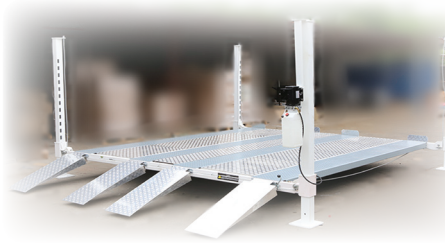

# Hero Hoists: 4-Post Retail Pricelist

(Effective Sept-Nov 2020 - Ex Sydney Stock: Pick-Up From Showroom)

Product	Recommended Retail	Special Price	Domestic / Commercial		Features
Lift King 9 (2nd-Gen / 4.0T)	\$4295.00	\$3745.00	•		Ladder-Lock / Steel App. Ramps
Lift King 9 Pro (3rd-Gen / 4.0T)	\$4695.00	\$4295.00	•	•	Sleeved Crossbars / Alloy App. Ramps
Lift King V8 (4.0T)	\$5855.00	\$5245.00 (includes Manual Jacking Beam)	•	•	Sleeved Crossbars / Alloy App. Ramps
Lift King 9S (short runways / 4.0T)	\$4545.00	\$4095.00 (alloy approach ramps)	•		Compact Cars or Std. Size Sedans
Lift King 9HL (high-lift / 4.0T)	\$4545.00 (std length runways)	\$4095.00	•		High Lift / Std. Length Runways
Lift King 9XL/E (4.0T)	\$5695.00	\$5295.00 (auto / push-button)	•		Automatic / Wired Remote Control
Lift King 9XL (4.0T)	\$4955.00	\$4595.00 (Aust.Cert)	•	•	Sleeved Crossbars / Alloy App. Ramps
Side-By-Side Parker (4.50T)	\$7955.00	\$7595.00 (high-lift)	•		Sleeved Crossbars / Alloy App. Ramps
Side-By-Side Parker (4.0T)	\$7885.00 (shorter runways)	\$7495.00 (std lift-height)	•		Sleeved Crossbars / Alloy App. Ramps
Side-By-Side Parker (Auto / 4.50T)	\$9155.00	\$8795.00 (high-lift / electro)	•		Sleeved Crossbars / Alloy App. Ramps
Lift King Boat & Caravan Parker	\$4955.00	\$4595.00	•		High Lift / Wide-Track / 2-Pos. Runways
Extra-High Parking Hoist (3.20T)	\$9695.00	\$9395.00	•		Taller Vans and 4WD's
Lift King 11/4-Pro (5.0T / Port.)	\$5745.00	\$5395.00	•	•	Sleeved Crossbars / Alloy App. Ramps
Lift King 11/4-HD (5.0T / Wkshop)	\$6995.00	\$6295.00 (with Hyd Jk.Beam)		•	Slip Plates & Optional Turntables
Hydro-Park 2130 (3.0T)	\$5595.00	\$4395.00	•		High Lift / Narrow Auto Parking Hoist

- 2.50T Jacking Beams (internal rolling scissor lifts) for 4-Post Hoists: RRP \$1175.00 (Manual) / RRP \$1325.00 (Air-Assisted)  
 \$950.00 Manual (with hoist purchase...) or \$1100.00 Air-Assisted (with hoist purchase...) • New 'Extendable-Stepped Pad' versions available at \$160.00 more...